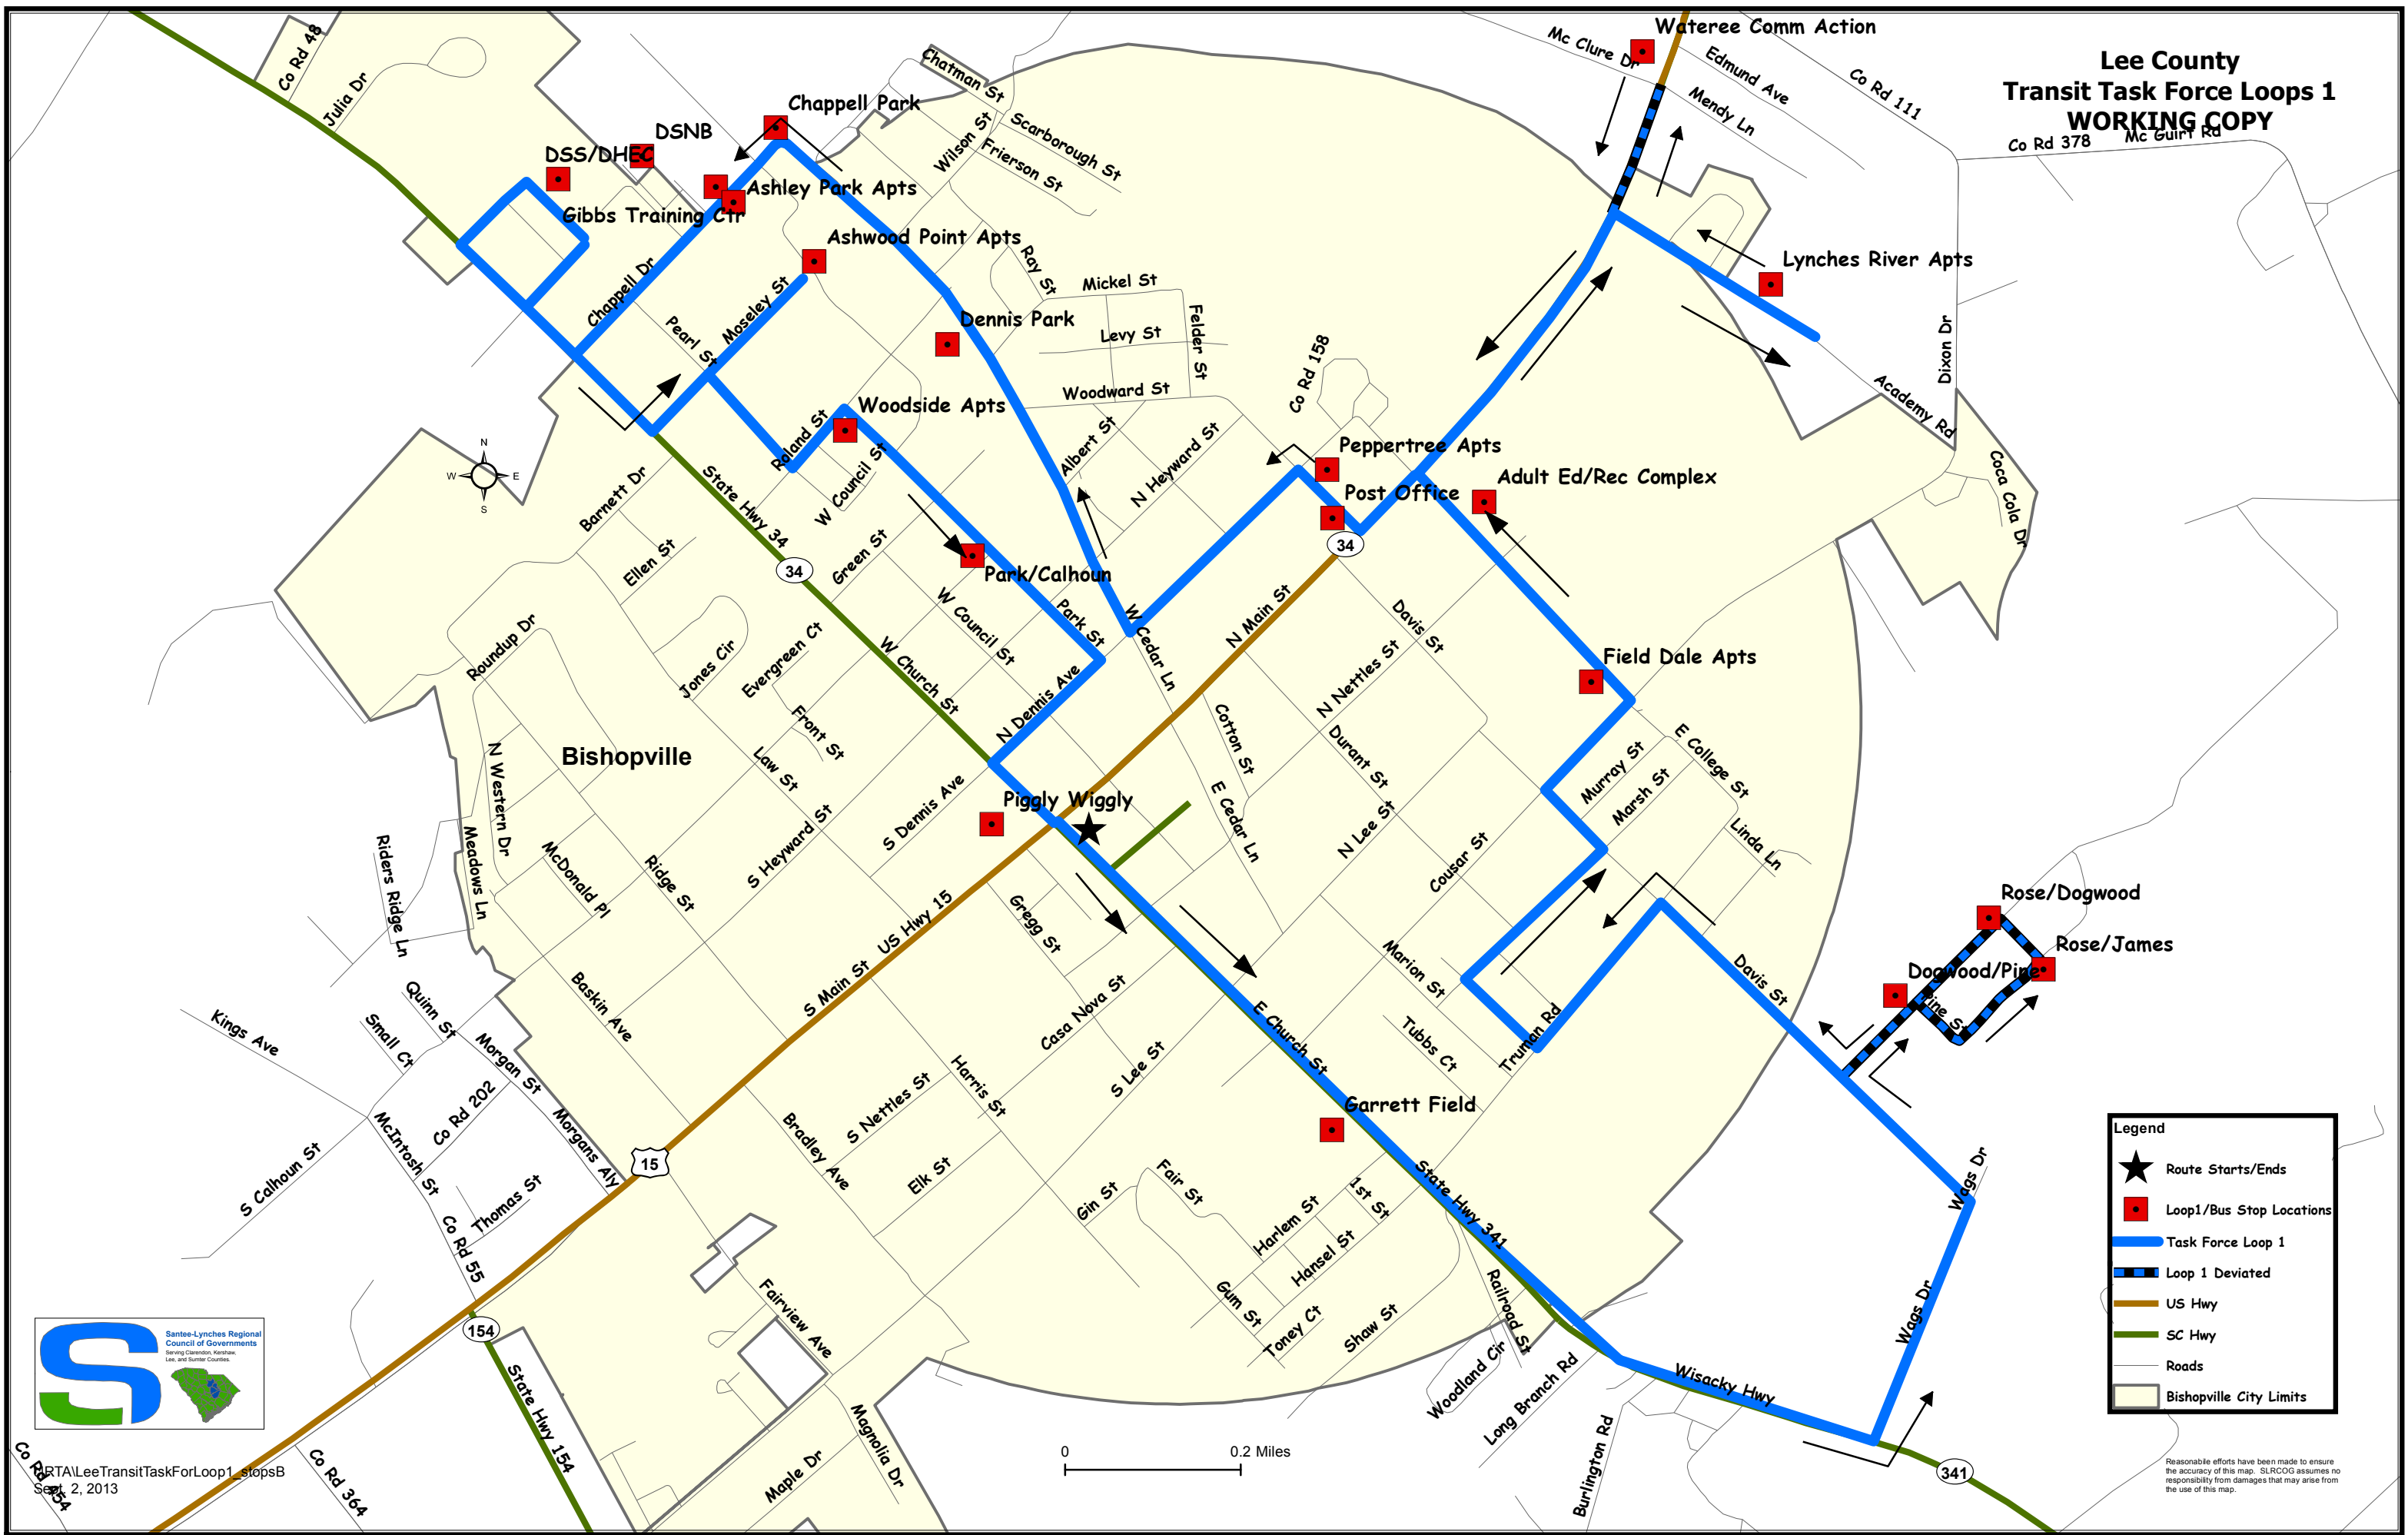

**Lee County
Transit Task Force Loops 1
WORKING COPY**

Legend

- ★ Route Starts/Ends
- Loop1/Bus Stop Locations
- Task Force Loop 1
- ▬ Loop 1 Deviated
- US Hwy
- SC Hwy
- Roads
- Bishopville City Limits

Reasonable efforts have been made to ensure the accuracy of this map. SLRCOG assumes no responsibility from damages that may arise from the use of this map.