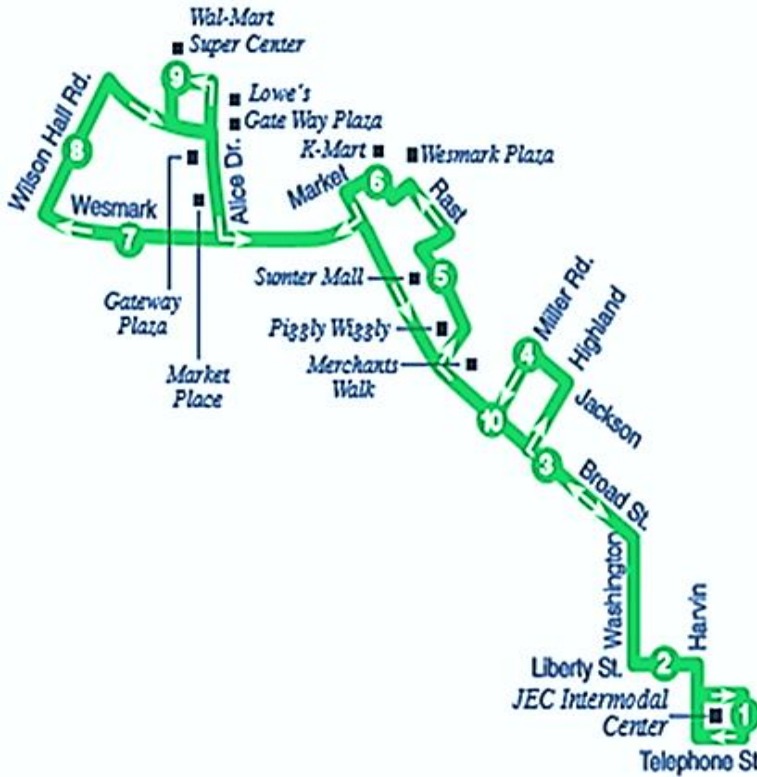

# BROAD STREET MID DAY ROUTE

STARTING MARCH 1, 2021 | 10:40 A.M. – 2:30 P.M.

## BROAD STREET MID DAY ROUTE # 90 A

1	2	3	4	5	6	7	8	9	10	1	2
Starts	Arrives	Arrives	Arrives	Arrives	Arrives	Arrives	Arrives	Arrives	Arrives	Arrives	Ends
JECITC	Liberty	Highland & Broad	Miller & Jackson	Sumter Mall	Hobby Lobby	Safe FCU	Wilson Hall	Wal Mart	Broad & Miller	Liberty	JECITC
WEEKDAYS											
10:40	10:42	10:46	10:48	10:54	10:58	11:01	11:06	11:09	11:17	11:24	11:27
11:40	11:42	11:46	11:48	11:54	11:58	12:01	12:06	12:09	12:17	12:24	12:27
12:40	12:42	12:46	12:48	12:54	12:58	1:01	1:06	1:09	1:17	1:24	1:27
1:40	1:42	1:46	1:48	1:54	1:58	2:01	2:06	2:09	2:17	2:24	2:27