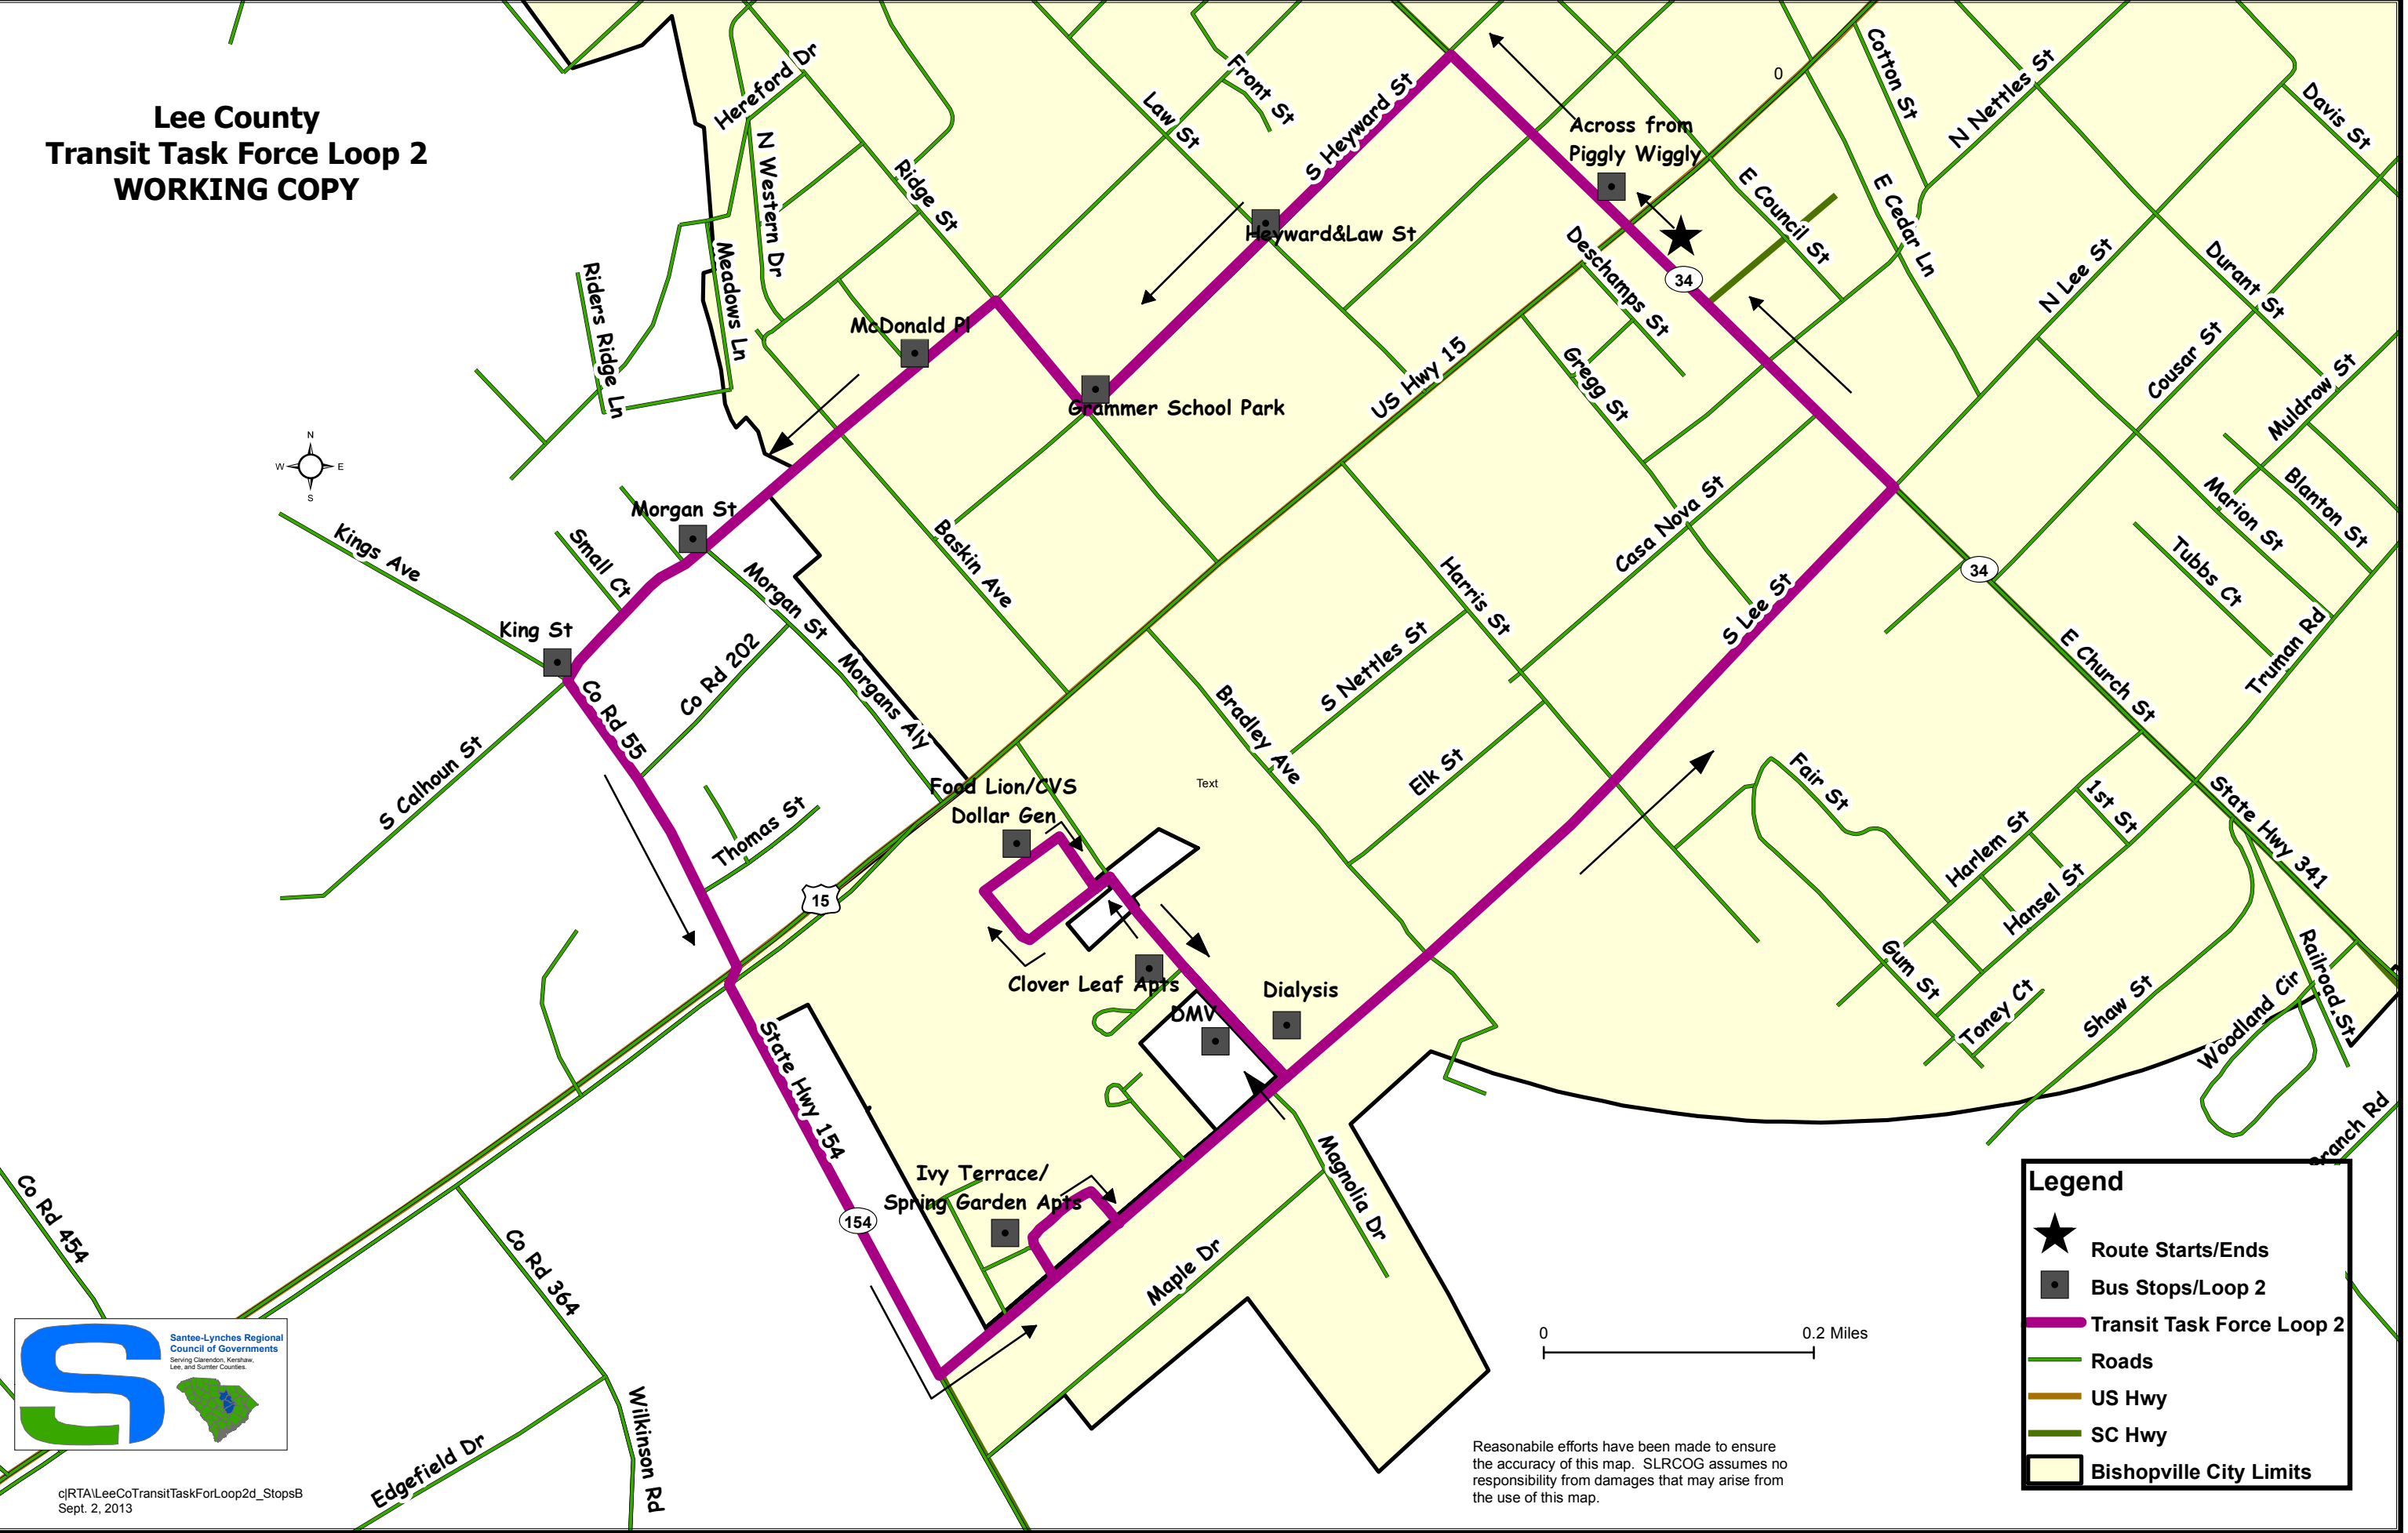

**Lee County
Transit Task Force Loop 2
WORKING COPY**

Legend

- ★ Route Starts/Ends
- Bus Stops/Loop 2
- Transit Task Force Loop 2
- Roads
- US Hwy
- SC Hwy
- Bishopville City Limits

Reasonable efforts have been made to ensure the accuracy of this map. SLRCOG assumes no responsibility from damages that may arise from the use of this map.